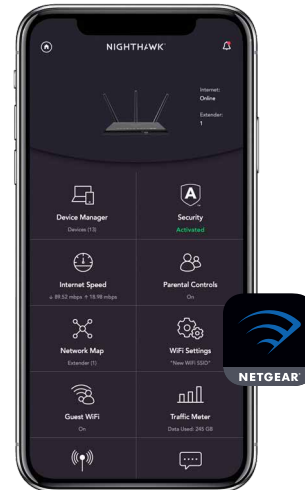

VPN SUPPORT—OpenVPN Connect app on iOS and Android® allows remote secure access to the home network

SECURE WIFI CONNECTIONS—Standards-based WiFi Security (802.11i, 128-bit AES encryption with PSK)

GUEST NETWORK—Separate and secure network for your guests

AUTOMATIC FIRMWARE UPDATE—Delivers latest security patches to the router

PERSONAL FTP SERVER—Customized free URL to create FTP server

Dynamic Quality Of Service

If you like gaming and streaming videos, then you'll benefit from Dynamic Quality of Service (QoS). Dynamic QoS resolves Internet traffic congestion when you have competing Internet demands at home. Dynamic QoS identifies your online activities by application and device, and then utilizes bandwidth allocation, and traffic prioritization techniques, to automatically allocate more bandwidth to latency sensitive applications like online gaming and video streaming, while ensuring that lower priority applications continue to work.

NIGHTHAWK®

Nighthawk® X6–AC3200 Tri-Band WiFi Gigabit Router

Nighthawk® App

The NETGEAR Nighthawk® App makes it easy to set up your router and get more out of your WiFi, with the app, you can install your router in a few steps—just connect your mobile device to the router network and the app will walk you through the rest. Once set up, you can use the intuitive dashboard to pause the Internet on your connected devices, run a quick Internet speed test, and much more.

- Anywhere Access—Easily monitor your home network anytime, anywhere
- Internet Speed Test—Check the broadband speeds from your service provider
- Pause Internet—Pause the Internet to any device
- Traffic Meter—Track Internet data usage
- Guest Networks—Setup separate WiFi access for guests
- Quick Setup—Get connected in just minutes
- Get it at nighthawk-app.com