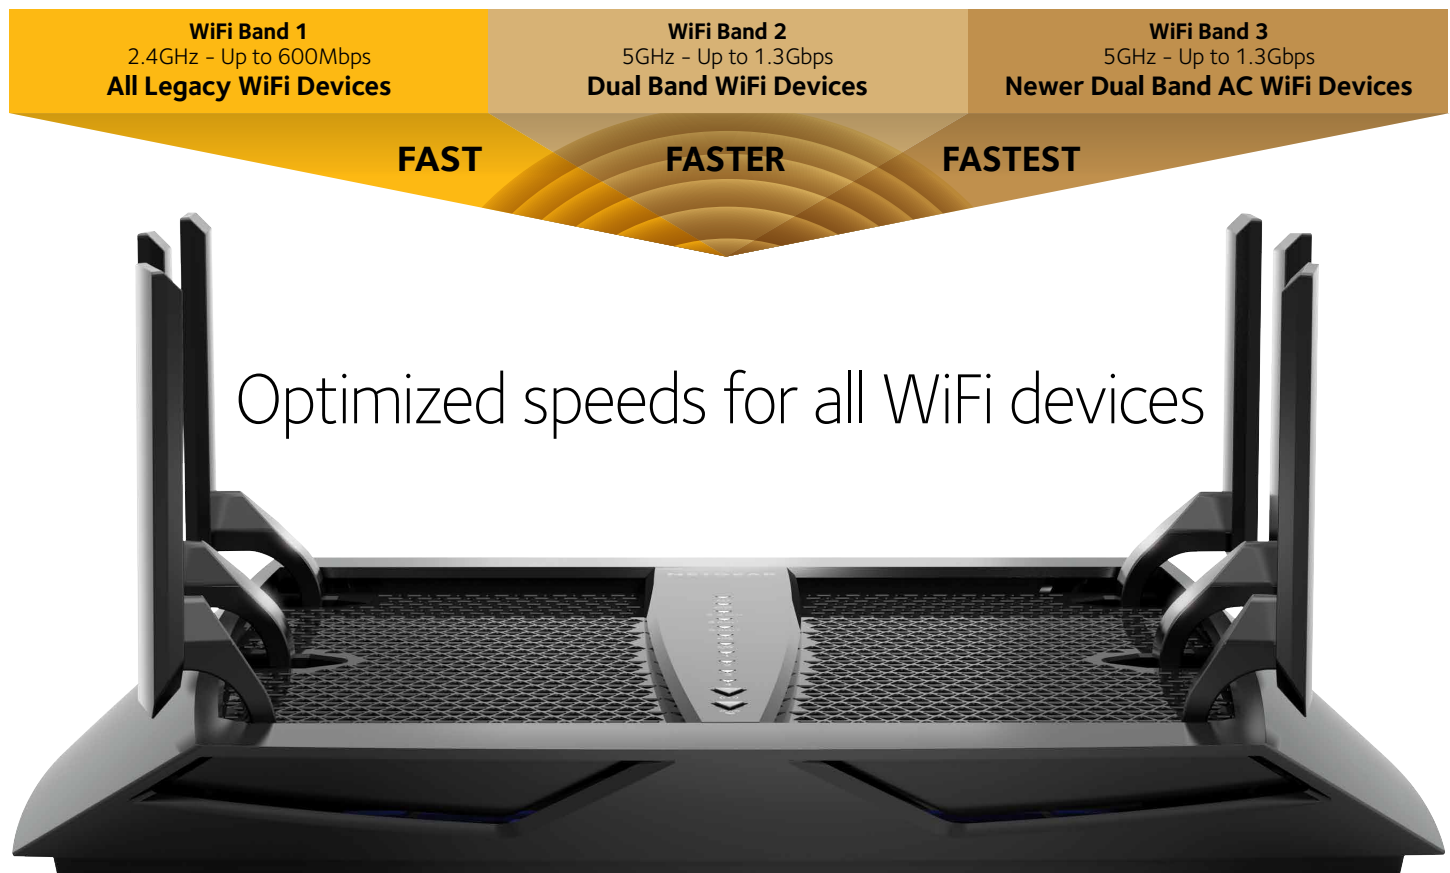

NIGHTHAWK®

Nighthawk® X6-AC3200 Tri-Band WiFi Gigabit Router

Tri-Band WiFi

The Nighthawk X6 AC3200 Router with breakthrough Tri-Band WiFi technology delivers a massive combined wireless speed of up to 3.2Gbps. X6 optimizes WiFi performance by intelligently assigning every device to the fastest WiFi band possible and doing so allows devices to connect at their maximum speed. Even if everyone and everything in the home that's connected to the Internet is streaming, gaming, working, playing, socializing or updating at the same time, the X6 won't miss a beat—you'll enjoy seamless clarity and zero lag.

Tri-Band WiFi provides 3 dedicated WiFi Bands

NETGEAR®