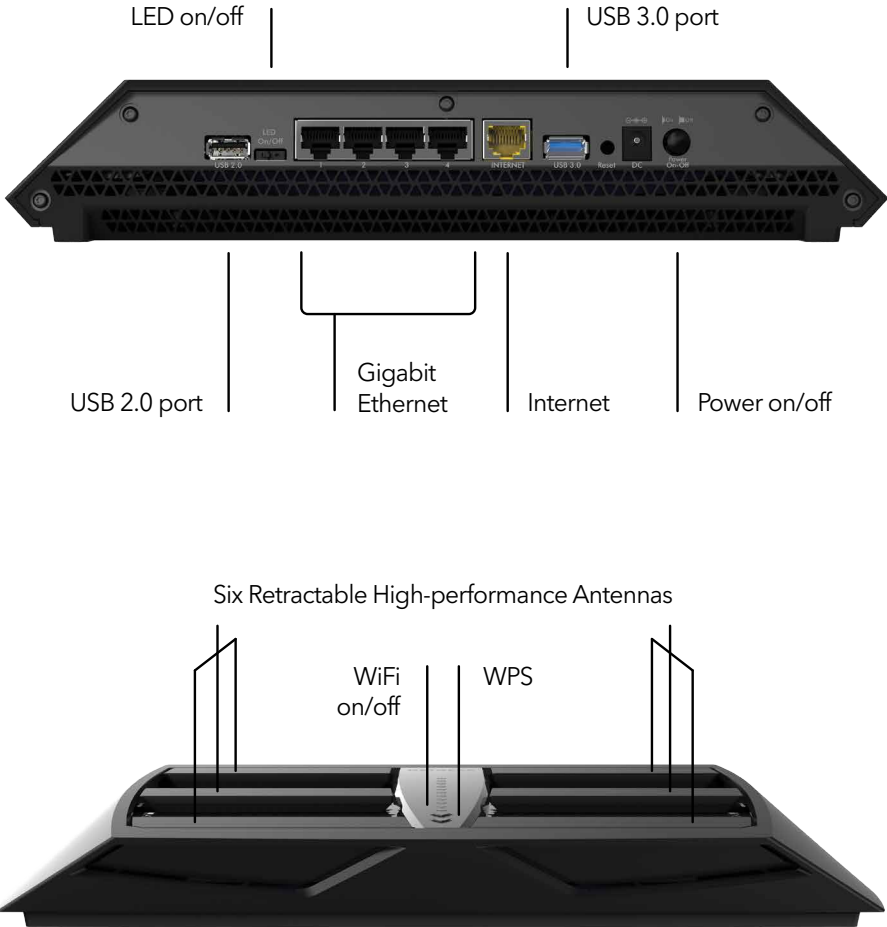

Connection Diagram