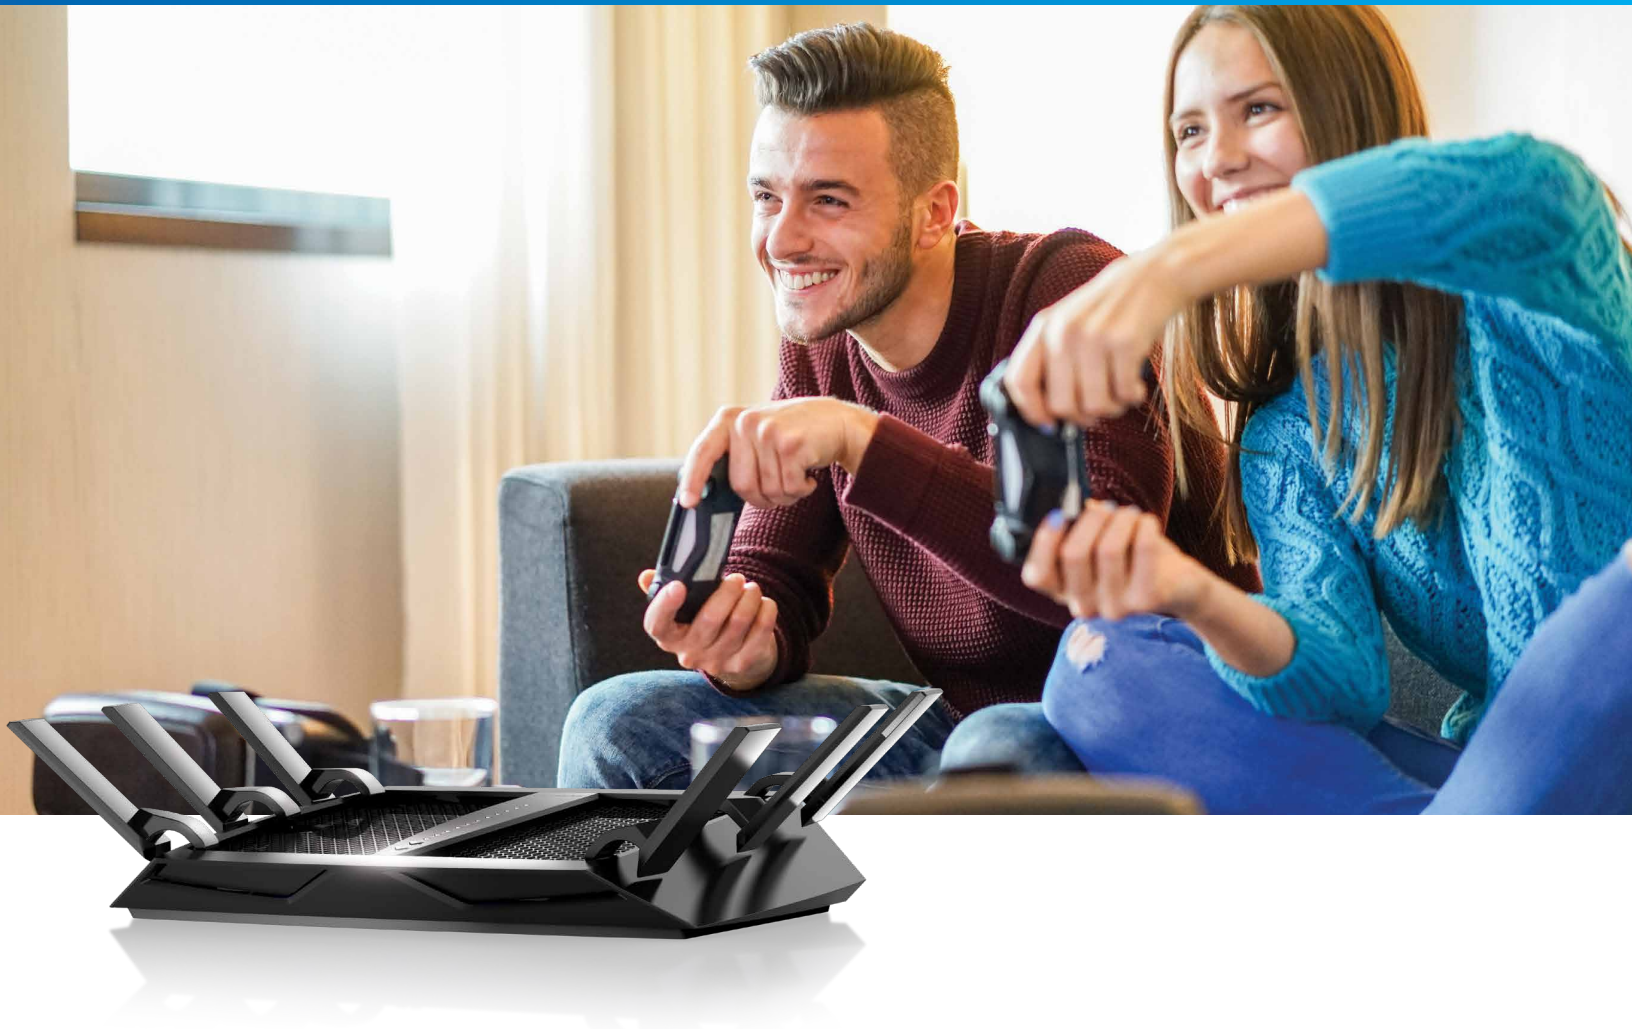

NIGHTHAWK[®]Nighthawk[®] X6–AC3200 Tri-Band WiFi Gigabit Router

Performance & Use

Nighthawk[®] X6 AC3200 Tri-Band WiFi Gigabit Router is powered by high-power amplifiers and antennas to extend your WiFi coverage. Blazing-fast combined WiFi speeds up to 3.2Gbps[†] and 1GHz dual-core processor for extended range. Smart Connect intelligently selects