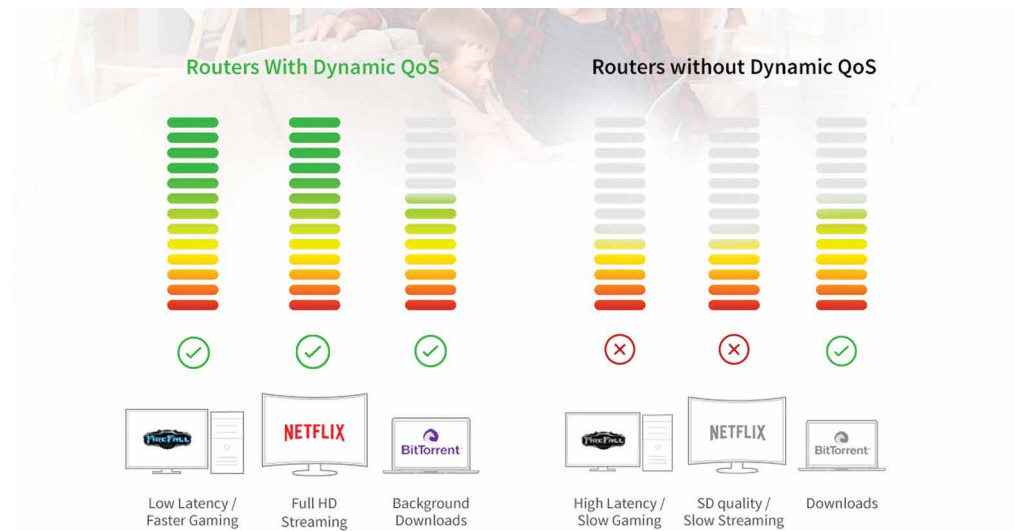

VPN SUPPORT—OpenVPN Connect app on iOS and Android® allows remote secure access to the home network

SECURE WIFI CONNECTIONS—Standards-based WiFi Security (802.11i, 128-bit AES encryption with PSK)

GUEST NETWORK—Separate and secure network for your guests

AUTOMATIC FIRMWARE UPDATE—Delivers latest security patches to the router

PERSONAL FTP SERVER—Customized free URL to create FTP server

Dynamic Quality Of Service

If you like gaming and streaming videos, then you'll benefit from Dynamic Quality of Service (QoS). Dynamic QoS resolves Internet traffic congestion when you have competing Internet demands at home. Dynamic QoS identifies your online activities by application and device, and then utilizes bandwidth allocation, and traffic prioritization techniques, to automatically allocate more bandwidth to latency sensitive applications like online gaming and video streaming, while ensuring that lower priority applications continue to work.