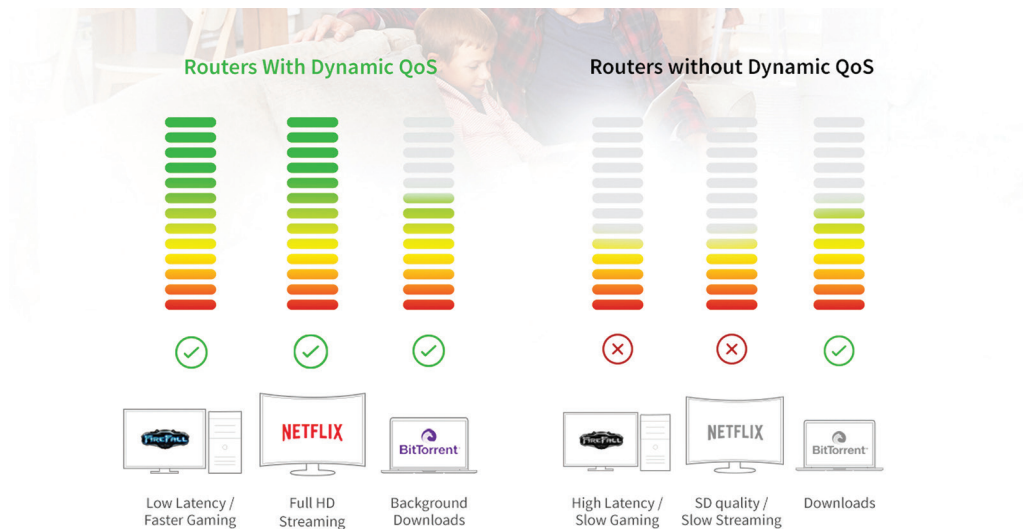

SECURE WIFI CONNECTIONS—Standards-based WiFi Security (802.11i, 128-bit AES encryption with PSK)

PARENTAL CONTROLS—Circle™ - the smart way for families to manage content and time online, on any device

GUEST NETWORK—Separate and secure network for your guests

AUTOMATIC FIRMWARE UPDATE—Delivers latest security patches to the router

PERSONAL FTP SERVER—Customized free URL to create FTP server

NIGHTHAWK® Nighthawk® AC2300 Smart WiFi Router—Dual Band Gigabit

Dynamic Quality of Service

If you like gaming and streaming videos, then you'll benefit from Dynamic Quality of Service (QoS). Dynamic QoS resolves Internet traffic congestion when you have competing Internet demands at home. Dynamic QoS identifies your online activities by application and device, and then utilizes bandwidth allocation, and traffic prioritization techniques, to automatically allocate more bandwidth to latency sensitive applications like online gaming and video streaming, while ensuring that lower priority applications continue to work.