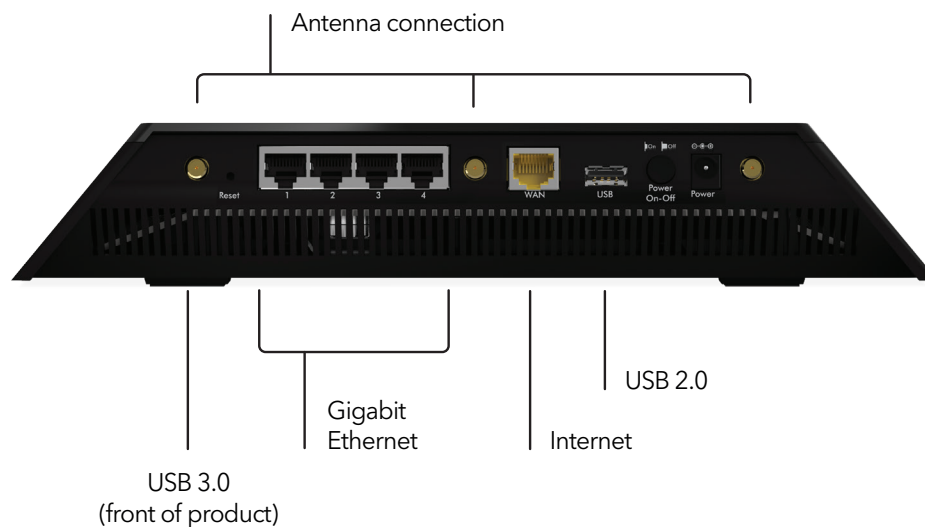

circle® Circle is the smart way for families to manage content and time online, on any connected device. With the Circle app, you can easily:

- Limit daily Internet time for websites, apps, and more
- Set a BedTime for your family's devices
- Set individual filter for each family member that matches their age and interests
- Pause Internet by device or by user with a press of a button
- Schedule specific 'no Internet' times with OffTime
- Check out where your family spends time online
- Reward kids with extended Time Limits, no OffTime, and a late BedTime for the day
- Use voice commands to ask Alexa™ about Time Limits and Usage

REWARDS

HISTORY

CONNECTIONS

Connection Diagram

NIGHTHAWK® Nighthawk® AC2300 Smart WiFi Router—Dual Band Gigabit

Package Contents

- Nighthawk® AC2300 Smart WiFi Router (R7000P)
- Three (3) detachable antennas
- Ethernet cable
- Quick start guide
- Power adapter, localized to country of sale

Physical Specifications

- Dimensions: 11.22 x 7.26 x 1.97 in (285 x 184.5 x 50 mm)
- Weight: 1.65lb (750g)

Technical Specifications

- AC2300 WiFi†
 - Band 1: 600Mbps @2.4GHz
 - Band 2: 1625Mbps @5GHz
- Simultaneous dual band WiFi
 - Tx/Rx 3x3 (2.4GHz) + 3x3 (5GHz)
 - IEEE® 802.11 b/g/n 2.4GHz
 - IEEE® 802.11 a/n/ac 5GHz - 1024-QAM support
- Powerful dual-core 1GHz processor
- Memory: 128MB flash and 256MB RAM
- Three (3) external antennas with high-power amplifiers
- Five (5) 10/100/1000Mbps
 - 1 WAN & 4 LAN Gigabit Ethernet ports
- One (1) USB 3.0 port
- IPv6 support (Internet Protocol Version 6)
- On/off LED lights option