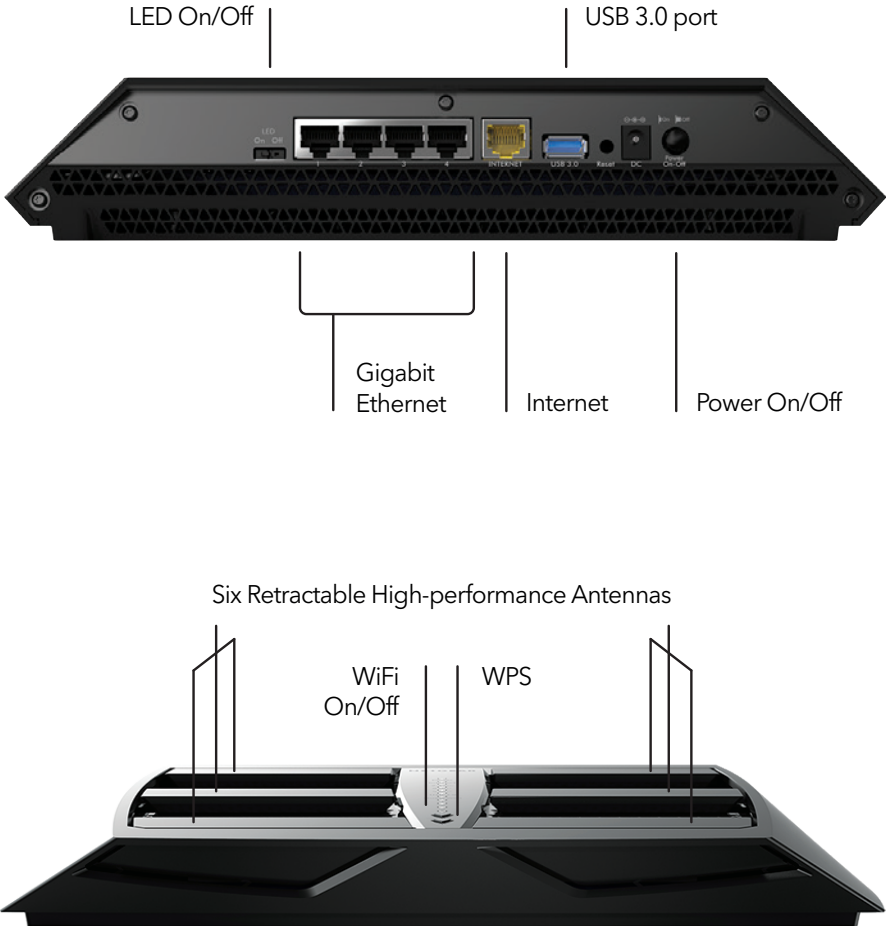

Connection Diagram