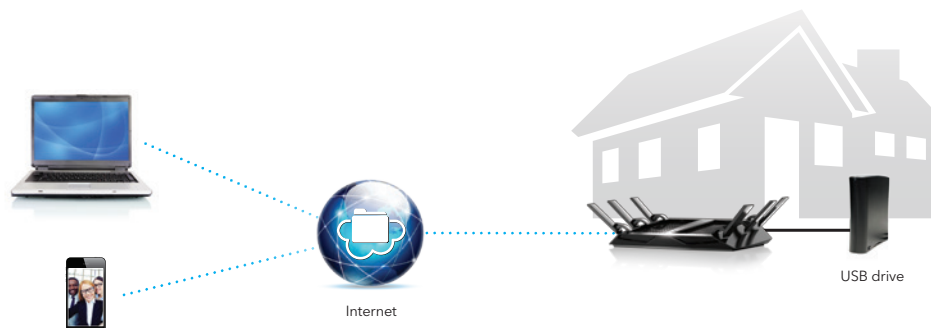

Enjoy simultaneous streaming with MU-MIMO

Data sent to one device at a time

Traditional WiFi

Data sent to multiple devices simultaneously

MU-MIMO WiFi

ReadyCLOUD® USB Access—Access Your Files Wherever, Whenever

Access and share your files via secure, personal cloud storage with NETGEAR ReadyCLOUD® USB Access. Once you've connected your USB drive to your NETGEAR Nighthawk® X6S and uploaded all your favorite files, you can enjoy the convenience and accessibility anytime & anywhere you have an Internet connection. No fees, storage limitations, or privacy concerns of cloud storage services. Using the ReadyCLOUD mobile app or web portal, you'll now have anytime, anywhere access to your USB drive at home... it's that easy!

- Setup your and access ReadyCLOUD via the web portal <http://readycloud.netgear.com/>
- Download mobile app for Android <https://play.google.com/store/apps/details?id=com.netgear.readycloud&hl=en>
- Download mobile app for iOS <https://itunes.apple.com/us/app/readycloud/id700730254?mt=8>