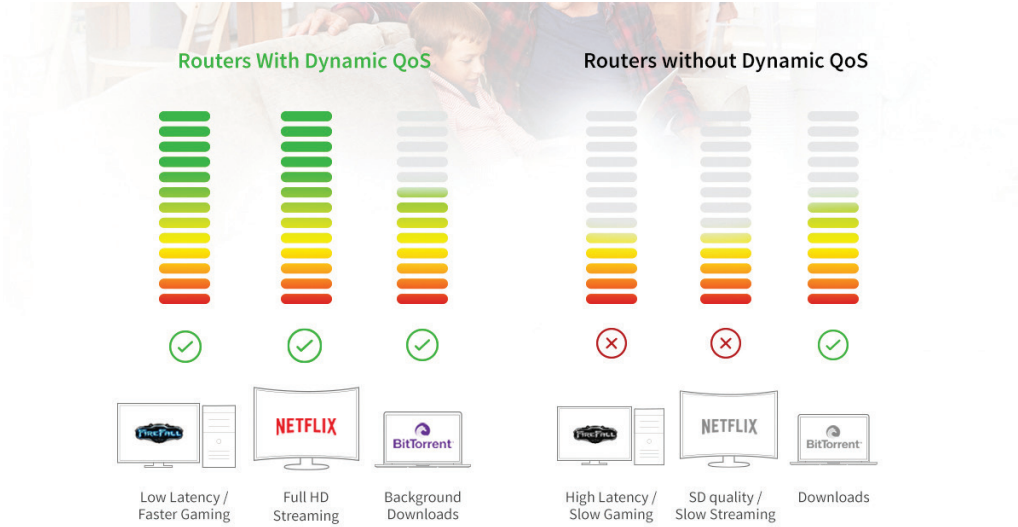

NIGHTHAWK®

Nighthawk® X6S AC3600 Tri-Band WiFi Router

circle® Circle is the smart way for families to manage content and time online, on any connected device. With the Circle app, you can easily:

- Limit daily Internet time for websites, apps, and more
- Set a BedTime for your family's devices
- Set individual filter for each family member that matches their age and interests
- Pause Internet by device or by user with a press of a button
- Schedule specific 'no internet' times with OffTime
- Check out where your family spends time online
- Reward kids with extended Time Limits, no OffTime, and a late BedTime for the day
- Use voice commands to ask Alexa™ about Time Limits and Usage

Learn more netgear.com/circle

Key Features:

FILTERS

TIME LIMITS

BEDTIME

USAGE

PAUSE

OFF TIME

REWARDS

HISTORY

CONNECTIONS

Dynamic Quality Of Service

If you like gaming and streaming videos, then you'll benefit from Dynamic Quality of Service (QoS). Dynamic QoS resolves Internet traffic congestion when you have competing Internet demands at home. Dynamic QoS identifies your online activities by application and device, and then utilizes bandwidth allocation, and traffic prioritization techniques, to automatically allocate more bandwidth to latency sensitive applications like online gaming and video streaming, while ensuring that lower priority applications continue to work.

Multi-user MIMO (MU-MIMO)

Traditional WiFi routers can stream data to only one device in the home at a time. When multiple devices are connected to the router, each device needs to take its turn, and then wait before receiving more data. This can lead to slower network and Internet speeds. Using Multi-user MIMO technology, NETGEAR routers can stream data to multiple devices simultaneously. With MU-MIMO, your WiFi network can deliver faster throughput to every MU-MIMO connected device. That means faster downloads and smoother streaming for your devices.