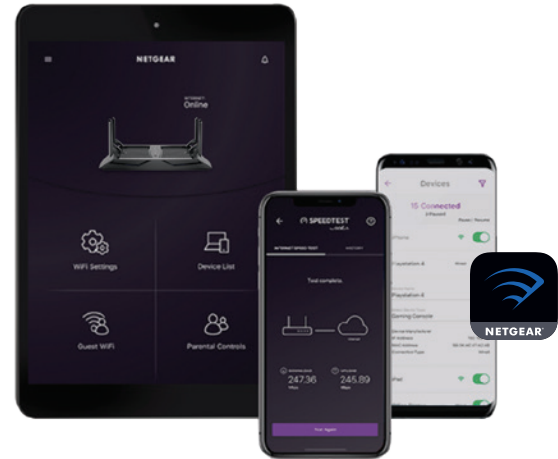

SECURE WIFI CONNECTIONS—Standards-based WiFi Security (802.11i, 128-bit AES encryption with PSK)

PARENTAL CONTROLS—Circle™ - the smart way for families to manage content and time online, on any device

GUEST NETWORK—Separate and secure network for your guests

AUTOMATIC FIRMWARE UPDATE—Delivers latest security patches to the router

PERSONAL FTP SERVER—Customized free URL to create FTP server

NIGHTHAWK®

Nighthawk® X6S AC3600 Tri-Band WiFi Router

Nighthawk® App

The NETGEAR Nighthawk® App makes it easy to set up your router and get more out of your WiFi, with the app, you can install your router in a few steps—just connect your mobile device to the router network and the app will walk you through the rest. Once set up, you can use the intuitive dashboard to pause the Internet on your connected devices, run a quick Internet speed test, and much more.

- Anywhere Access—Easily monitor your home network anytime, anywhere
- Internet Speed Test—Check the broadband speeds from your service provider
- Pause Internet—Pause the Internet to any device
- Traffic Meter—Track Internet data usage
- Guest Networks—Setup separate WiFi access for guests
- Quick Setup—Get connected in just minutes
- Get it at nighthawk-app.com