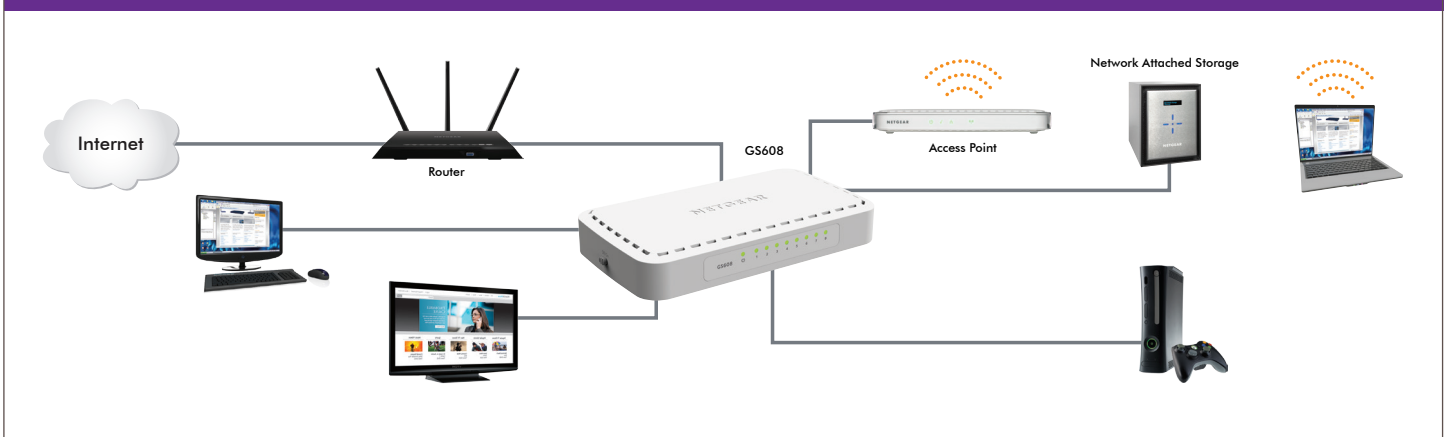

SMALL OFFICE/HOME OFFICE NETWORK DIAGRAM