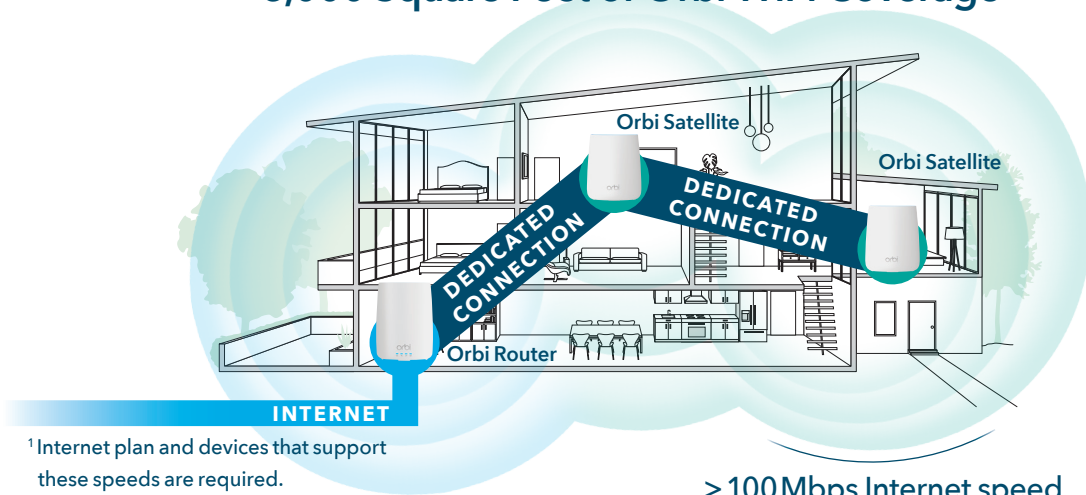

House Diagram

6,000 Square Feet of Orbi WiFi Coverage

¹Internet plan and devices that support these speeds are required.

> 100Mbps Internet speed up to 6,000 sq ft range¹

CableLabs® DOCSIS® 3.0 Certified to work with US Cable Internet Providers like XFINITY® from Comcast, Spectrum®, Cox® & more. This product is not compatible with Cable bundled voice services.

NETGEAR Armor empowers you to eliminate vulnerabilities or simply know the status of your home network and devices, anytime, anywhere. Get instant notifications when malicious threats are detected, block unknown devices from joining your Orbi home network or take action on vulnerabilities as they are discovered easily through the Orbi App.

Advanced Cyber Security for All Your Devices
NETGEAR Armor™ | Powered by Bitdefender®

- **Advanced Threat Detection** - Identifies & blocks viruses, spyware, ransomware, malicious links, and more.
- **Smart Home Vulnerability Scans** - Regularly scans connected devices to ensure they're not vulnerable to hackers.
- **Data Theft Protection** - If a mobile device is lost or stolen, you can locate, lock, & wipe data remotely.
- **Instant Alerts** - Receive immediate alerts when threats are detected & blocked.

Learn more at NETGEAR.com/armor