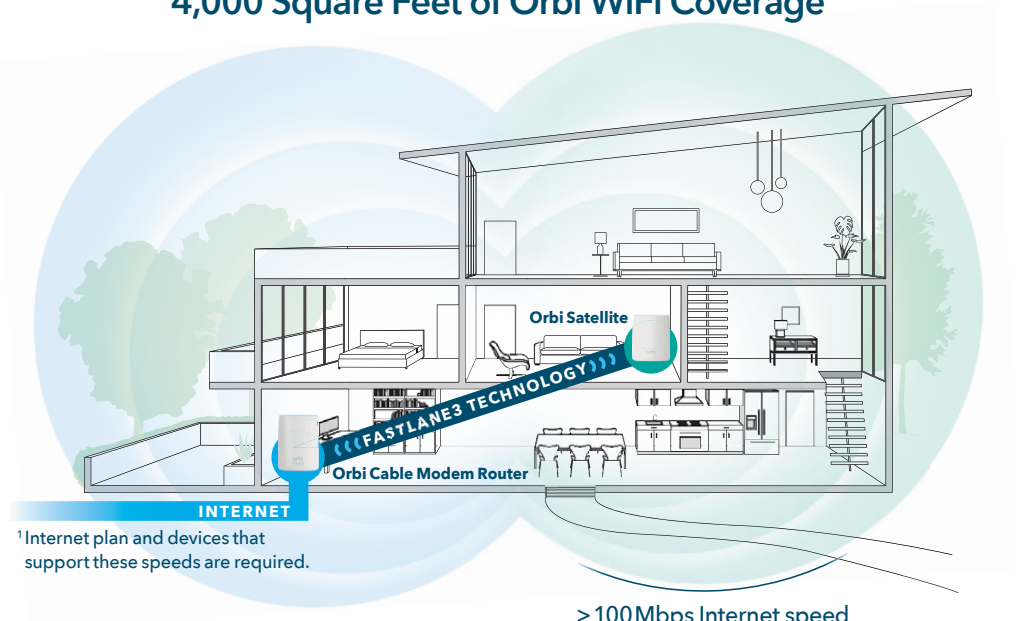

House Diagram

4,000 Square Feet of Orbi WiFi Coverage

¹Internet plan and devices that support these speeds are required.

> 100Mbps Internet speed over 4,000sqft range¹

CableLabs® DOCSIS® 3.0 Certified to work with US Cable Internet Providers like XFINITY® from Comcast, Spectrum®, Cox® & more. This product is not compatible with Cable bundled voice services.