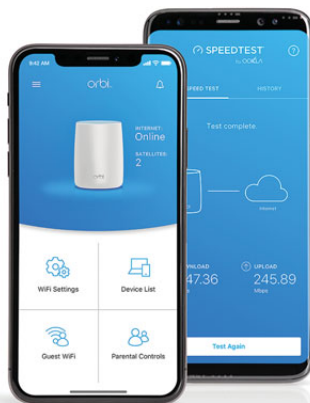

Overview

This Orbi WiFi System comes with an Orbi Router with a built-in Cable Modem and a Satellite. Easily set up and create a whole home mesh WiFi system that delivers unparalleled WiFi coverage. It covers homes up to 4,000 square feet with strong WiFi signals. Innovative Tri-Band WiFi helps maximize the Internet speeds available in your home.

Enjoy better WiFi. Everywhere.

Features

FastLane3™ Technology.
The dedicated WiFi backhaul creates better 4K HD streaming & gaming, even as you connect more devices.

One WiFi Network.
Enjoy the convenience of a single WiFi name for your whole home.

House Diagram

4,000 Square Feet of Orbi WiFi Coverage

¹Internet plan and devices that support these speeds are required.

> 100Mbps Internet speed over 4,000sqft range¹

CableLabs® DOCSIS® 3.0 Certified to work with US Cable Internet Providers like XFINITY® from Comcast, Spectrum®, Cox® & more. This product is not compatible with Cable bundled voice services.

Get Started with the Orbi app

Use the Orbi app to setup and manage your Orbi WiFi. Available on Google Play and Apple App Store.

Orbi Cable Modem Router (CBR40)

Orbi Satellite (RBS20)

Sync
Gigabit Ethernet ports
Cable Coaxial port
Power on/off