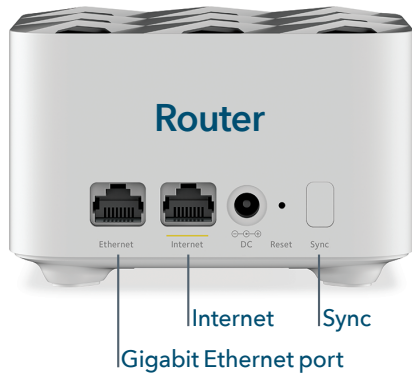

Orbi Router (RBR10)

Orbi Satellite (RBS10)