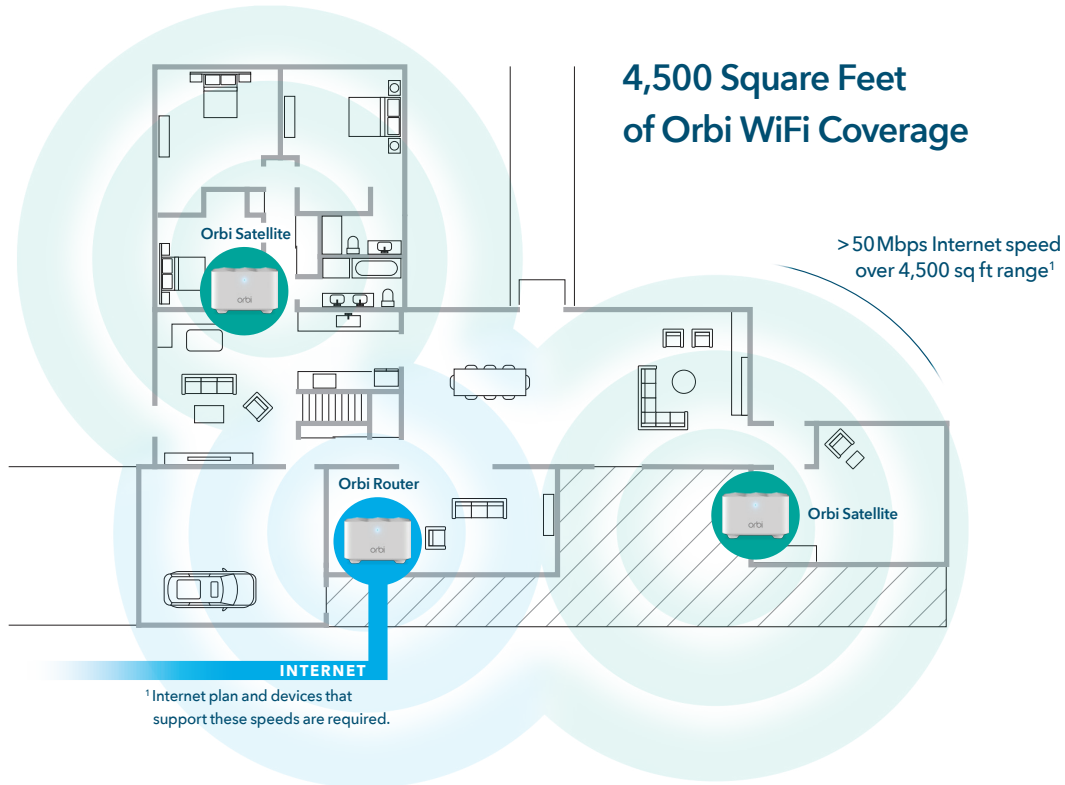

House Diagram

NETGEAR Armor empowers you to eliminate vulnerabilities or simply know the status of your home network and devices, anytime, anywhere. Get instant notifications when malicious threats are detected, block unknown devices from joining your Orbi home network or take action on vulnerabilities as they are discovered easily through the Orbi App.