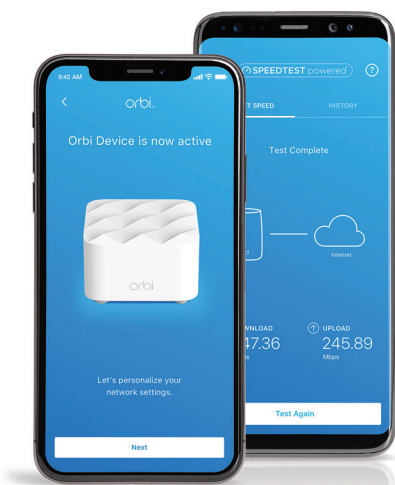

One WiFi Network.

Enjoy the convenience of a single WiFi name for your whole home.

Manage Your Kids' Screen Time.

Circle® Smart Parental Controls let you easily manage content & time online on any device.

Simple & Secure.

Use the Orbi app and NETGEAR Armor to create your secure whole home WiFi in minutes.

Cybersecurity With NETGEAR Armor™.

Protect your connected home devices from Internet threats with best-in-class anti-virus, anti-malware & data protection.²

House Diagram

NETGEAR Armor empowers you to eliminate vulnerabilities or simply know the status of your home network and devices, anytime, anywhere. Get instant notifications when malicious threats are detected, block unknown devices from joining your Orbi home network or take action on vulnerabilities as they are discovered easily through the Orbi App.

Simple setup from your smartphone or tablet.

Use the Orbi app to set up and manage your network. To find the app, search for NETGEAR Orbi in the Apple App Store or Google Play Store.

Advanced Cyber Security for All Your Devices
NETGEAR Armor™ | Powered by Bitdefender®